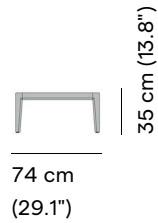

Available in

TABLE BASE - TABLE TOP

HFTS 2H37
teak scuro teak scuro

HFTB 2H36
teak brushed teak brushed

Technical drawing

Maintenance

To maintain and protect your Manutti pieces, we've developed a series of products that will guarantee their extended lifespan and your carefree enjoyment for many years to come.