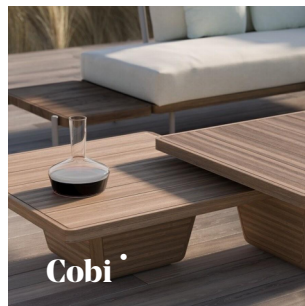

Sunrise

Coffee table 164x74x35h

designed by

Matthew Townsend

FEATURES

knock-down; adjustable feet

OPTIONS

protective cover

- [Manutti Care line kit](#)
- [Cushion Boxes](#)
- [Protective Covers](#)

Sunrise

Coffee table 164x74x35h

designed by

Matthew Townsend

More in this collection

[VIEW COLLECTION](#)

Matching collections