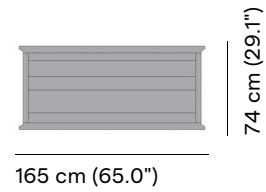

Technical drawing

Maintenance

To maintain and protect your Manutti pieces, we've developed a series of products that will guarantee their extended lifespan and your carefree enjoyment for many years to come.

- [Manutti Care line kit](#)
- [Cushion Boxes](#)
- [Protective Covers](#)