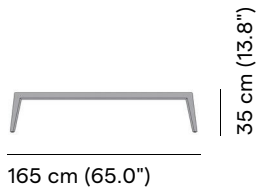

Available in

TABLE BASE - TABLE TOP

HFTS 2H37
teak scuro teak scuro

HFTB 2H36
teak brushed teak brushed

Technical drawing

Maintenance

To maintain and protect your Manutti pieces, we've developed a series of products that will guarantee their extended lifespan and your carefree enjoyment for many years to come.